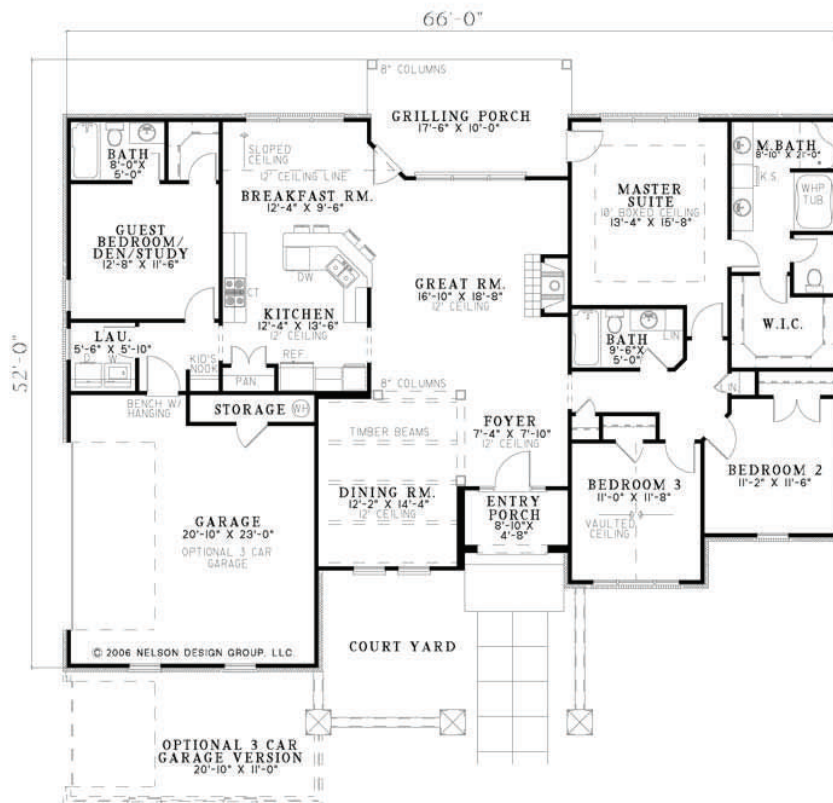

The Villa Capri

- Total living: 2075 s.f.
- First floor: 2075 s.f.
- Main Floor Ceiling: 9' 0"
- Ridge Height: 24-0
- Bedrooms: 4
- Baths: 3 full, 0 half
- Width: 66' 0"
- Depth: 52' 0"
- 1+ Acre Lot
- Granite Countertops Option
- Stainless Appliances Option