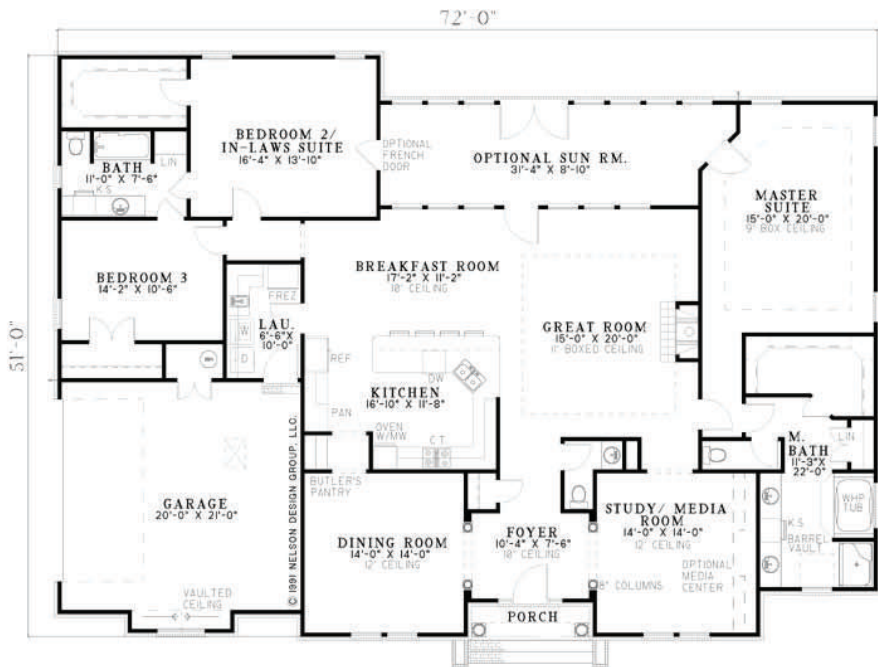

The Ambrose

Total living: 2930 s.f.
First floor: 2930 s.f.
Main Floor Ceiling: 8' 0"
Ridge Height: 29-0
Bedrooms: 3
Baths: 2 full, 1 half
Width: 72' 0"
Depth: 51' 0"
Granite Countertops Option
Stainless Appliance Option
1+ Acre Lot
Natural Gas Heat

You won't need to go on vacation with this elegant home. Features include a media room option, sun room, large master suite, and plenty of room for relaxing in the large great room.

\$299,000 Base Price